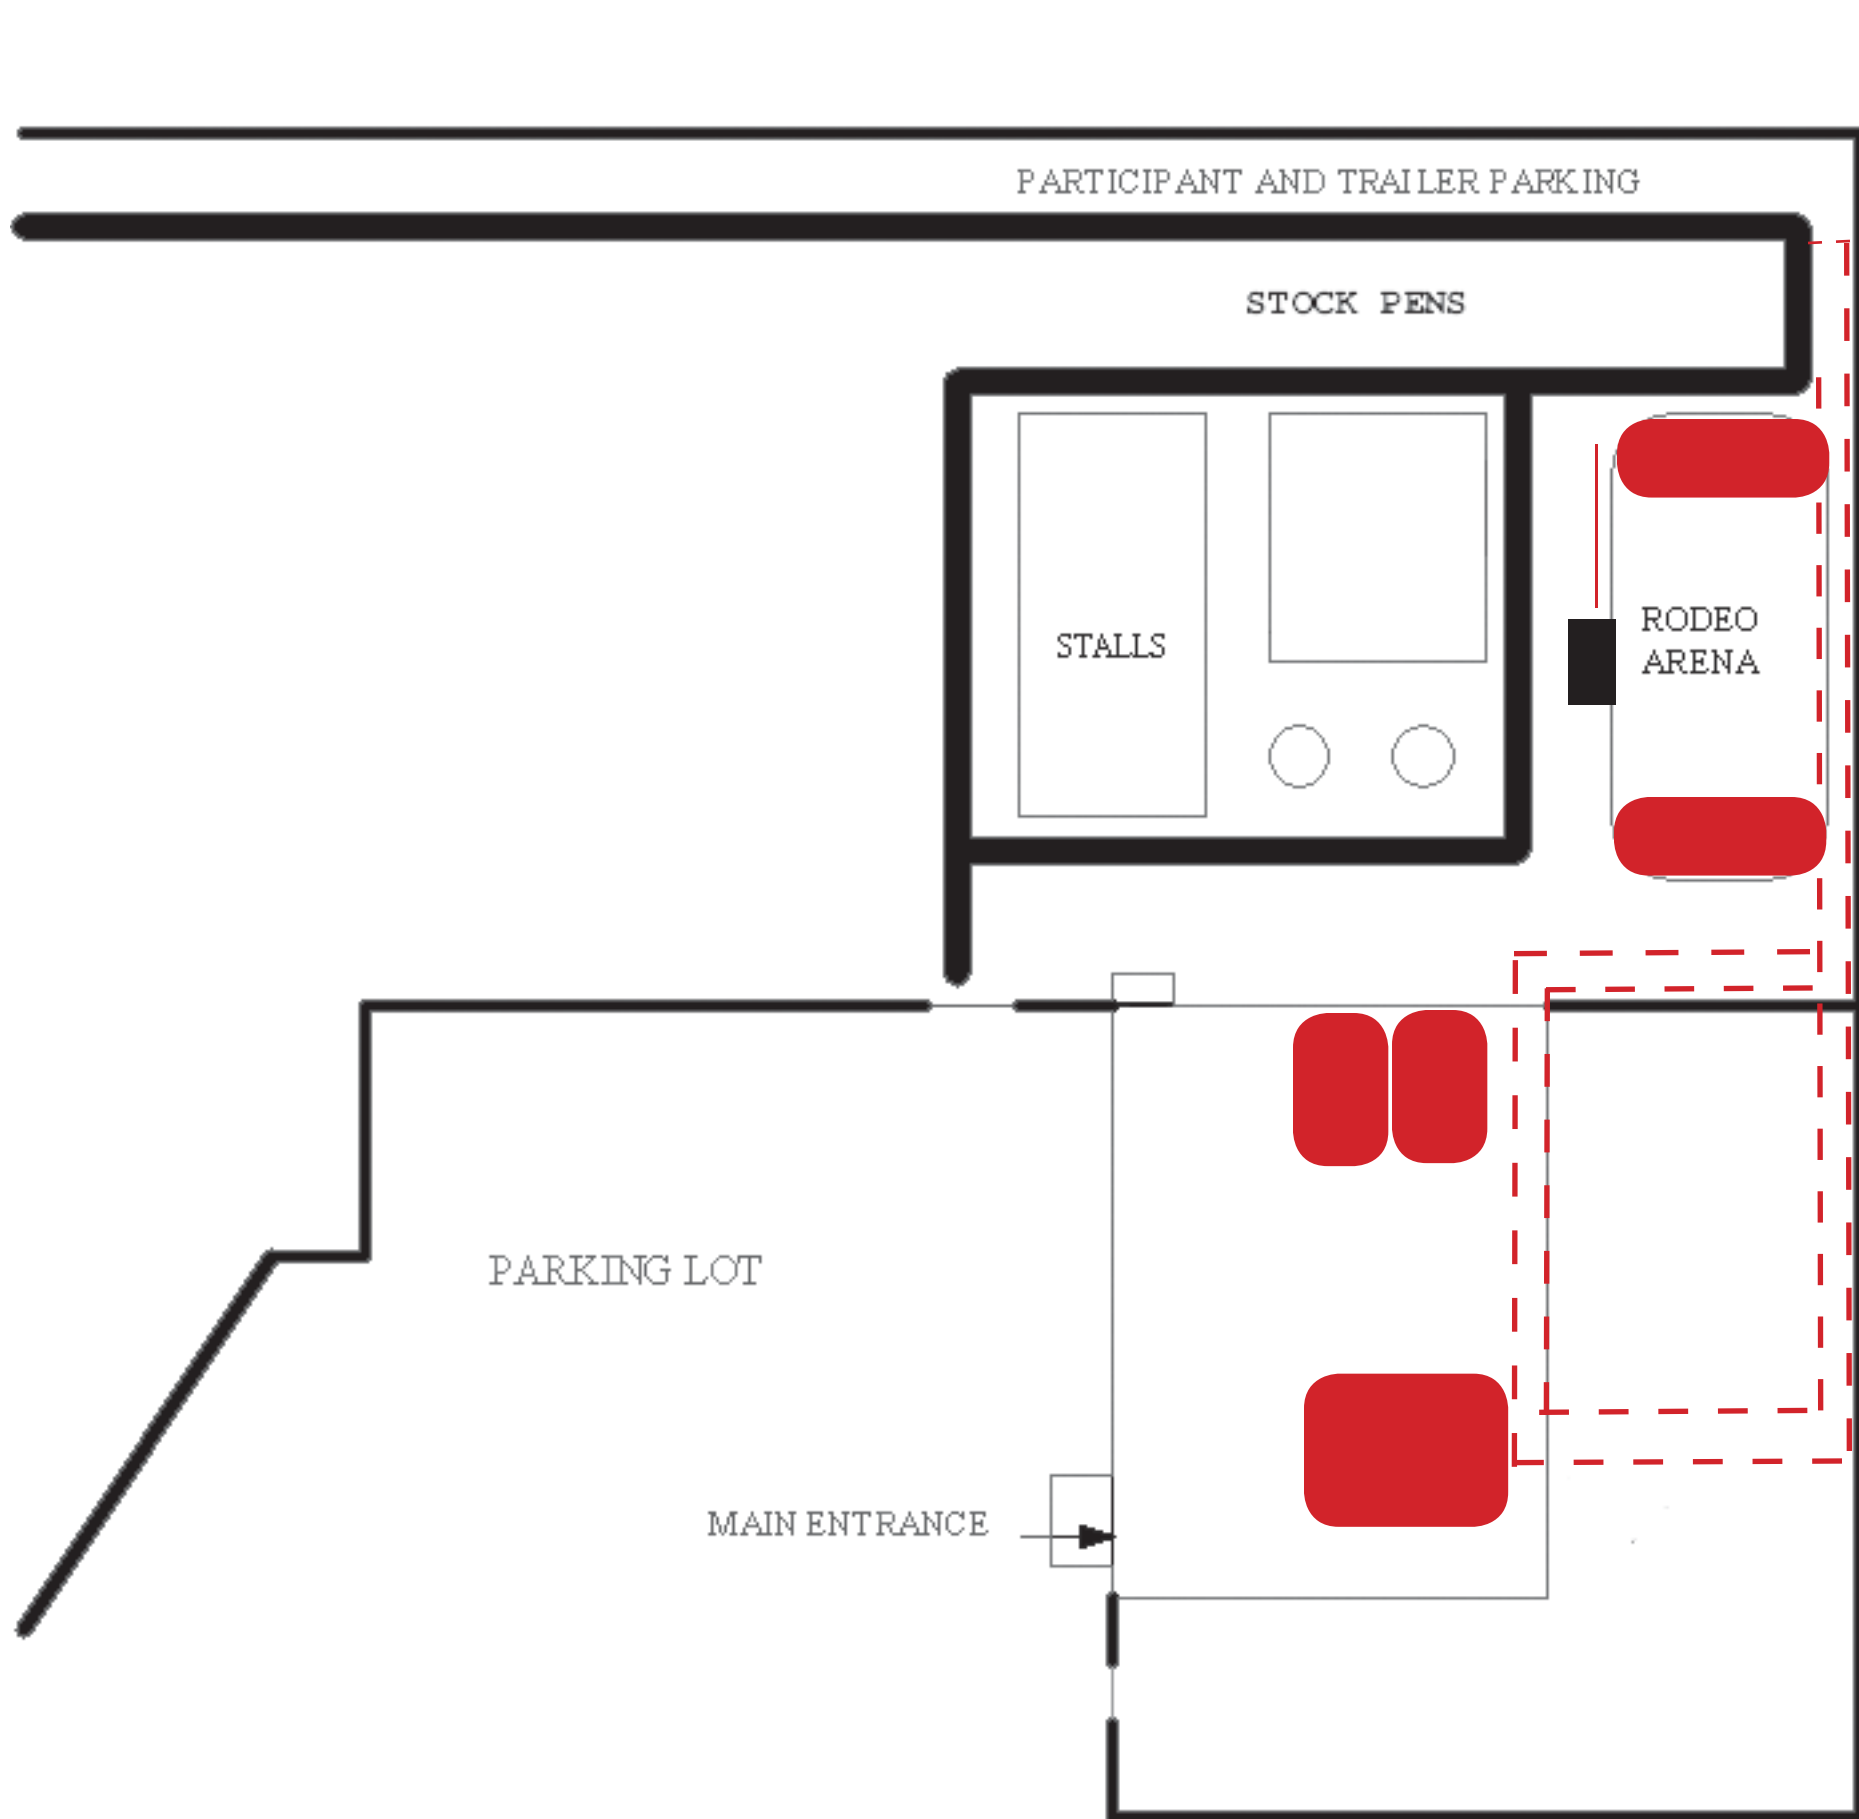

W = Water    E = Electric

Each square represents 10'x10'

- 1. Hadley Old West
- 2. C&K Trendy Trinkets
- 3. Hitchiker
- 4. Nobel Panels - Jim Flynns
- 5. A Winning Way
- 6. Dave Hack
- 7. Outback Stallion Station
- 8. Quality Trailer Sales
- 9. Ray's Wood Creations
- 10. Ride for Joy
- 11. Gold Buckle Baby
- 12. Paul Alexander
- 13. Wold Photography
- 14. David Day
- 15. The Smoke House
- 16. Uni's Gifts
- 17. Youth Auction

Legend

-  Practice Arena 75x90
-  Cattle Alleys
-  Show Arenas 105 x 140
-  Flag 75 x 25
-  Indoor practice 90 x 75
-  Practice Pen station

**Wine & Art**

1. Galerie Belle Ame
2. Brenda Kaye Galleries
3. Michele
4. Jim Reid
5. We Dyed For You