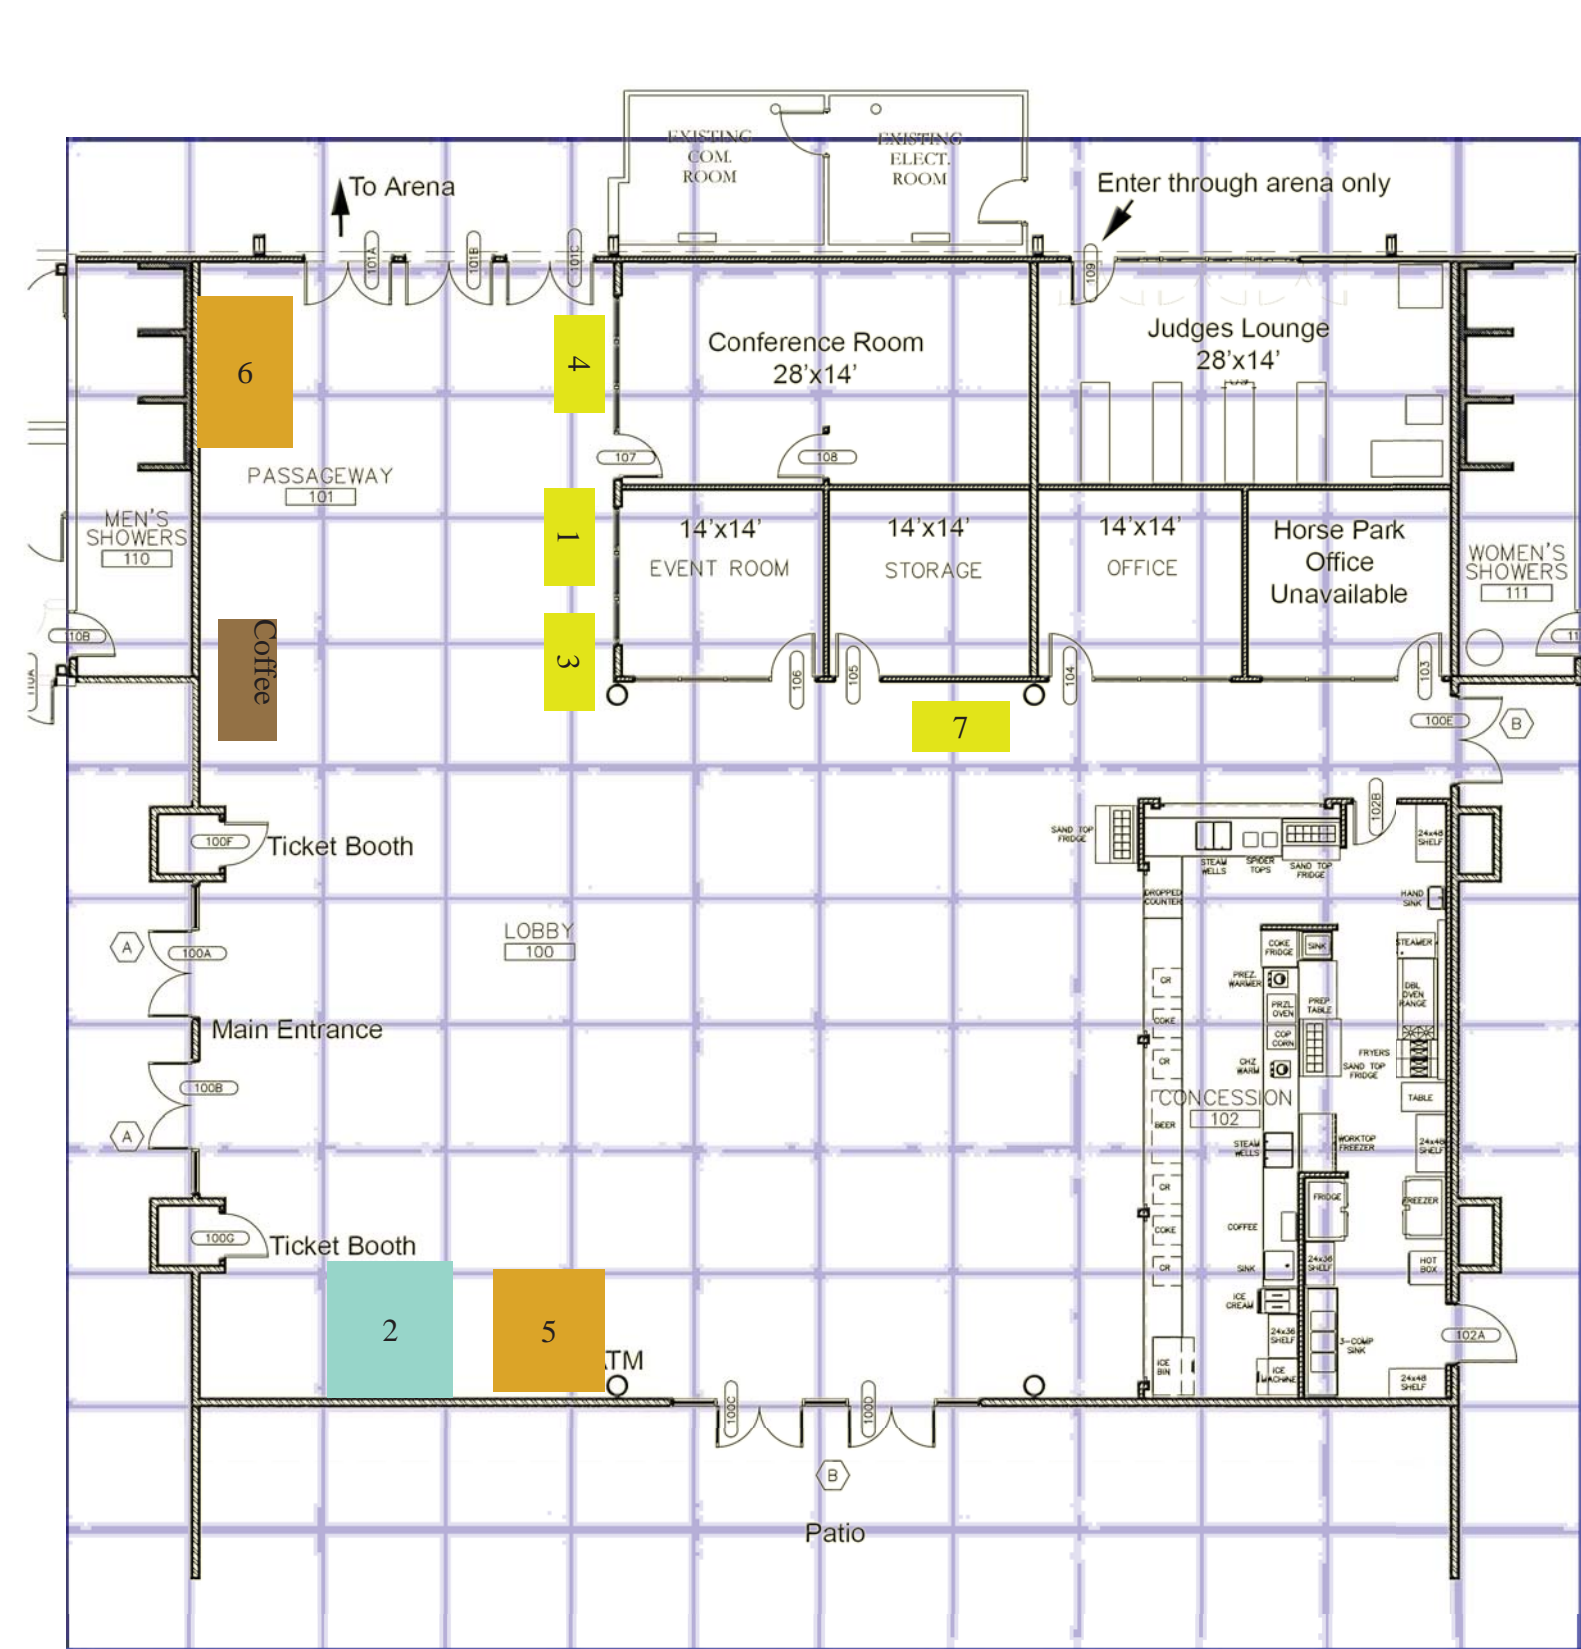

Concessions Fashion Show

1. Little Feather Ranch
2. CoCo Couture
3. Flynns
4. Buns in the Oven
5. Miss Molly
6. Jackson Hole Clothiers
7. Target Your Market