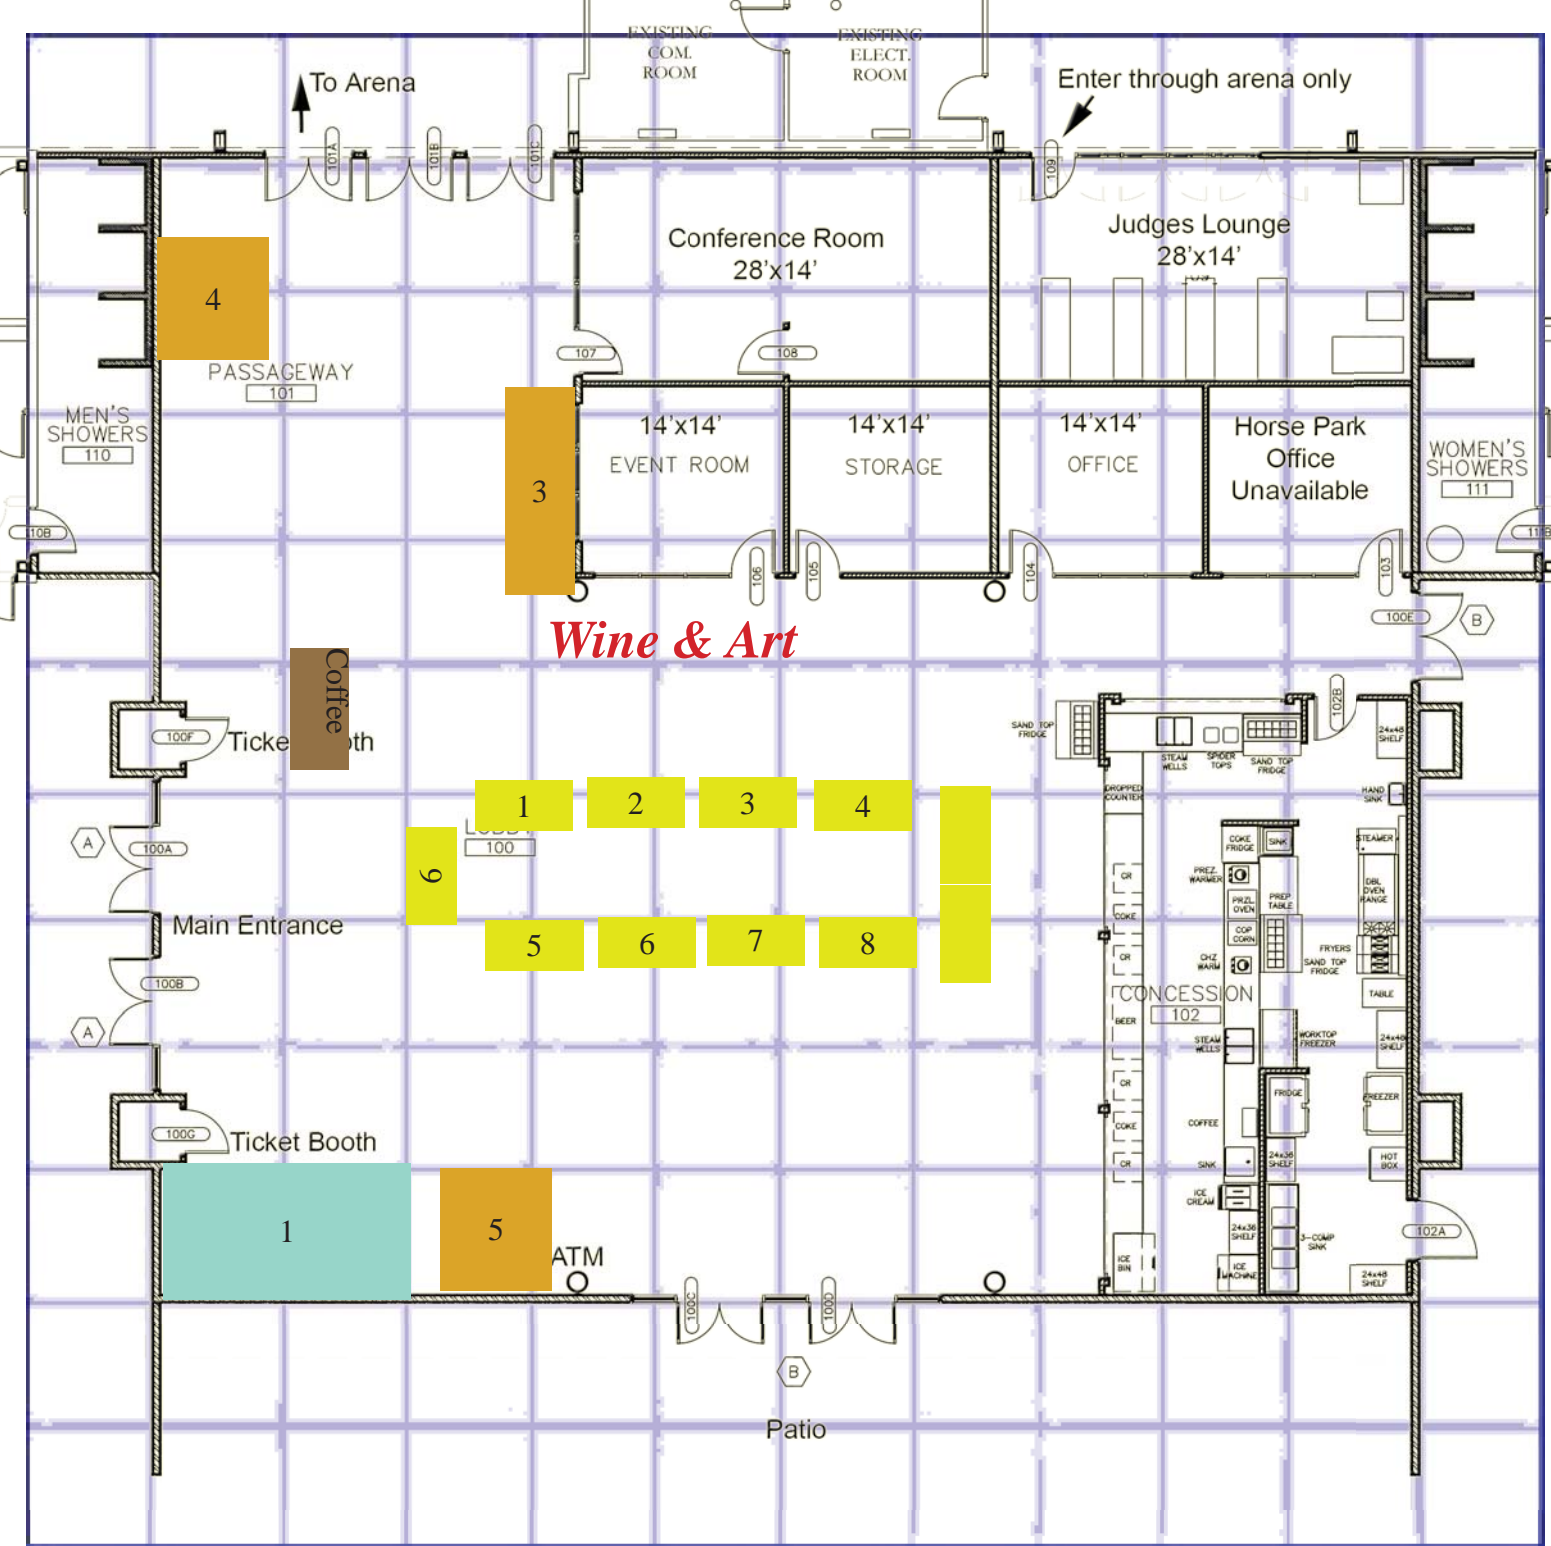

W = Water    E = Electric

Each square represents 10'x10'

- 1. Hadley Old West
- 2. C&K Trendy Trinkets
- 3. Hitchiker
- 4. Nobel Panels - Jim Flynns
- 5. A Winning Way
- 6. Dave Hack
- 7. Outback Stallion Station
- 8. Quality Trailer Sales
- 9. Ray's Wood Creations
- 10. Ride for Joy
- 11. Gold Buckle Baby
- 12. Paul Alexander
- 13. Wold Photography
- 14. David Day
- 15. The Smoke House
- 16. Uni's Gifts
- 17. Youth Auction

Legend

-  Practice Arena 75x90
-  Cattle Alleys
-  Show Arenas 105 x 140
-  Flag 75 x 25
-  Indoor practice 90 x 75
-  Practice Pen station

**Wine & Art**

1. Galerie Belle Ame
2. Brenda Kaye Galleries
3. Michele
4. Jim Reid
5. We Dyed For You